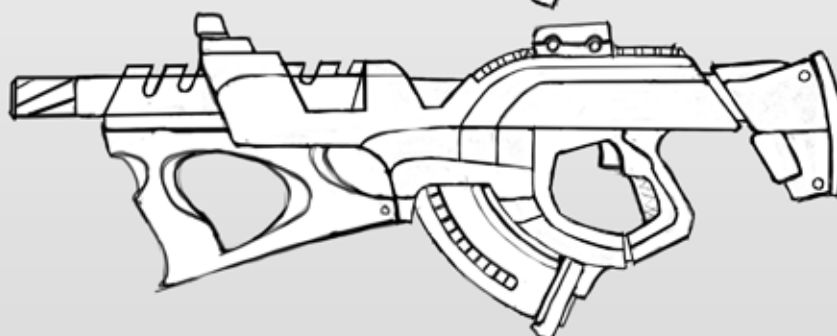

TACTICAL ROCKS

CORVUS BELLI
INFINITY

FIGURE/WEAPON SCALE

1. KNIFE

2. PISTOL

3. SPITFIRE

4. COMBI RIFLE

5. BOARDING SHOTGUN