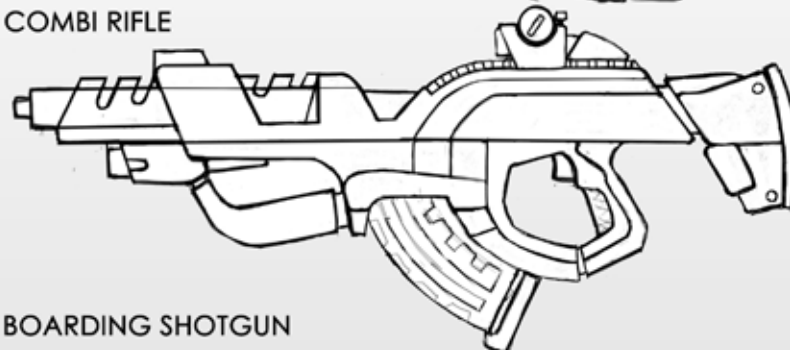

TACTICAL ROCKS

CORVUS BELLI
INFINITY

FIGURE/WEAPON SCALE

1. KNIFE

2. PISTOL

3. SPITFIRE

4. COMBI RIFLE

5. BOARDING SHOTGUN