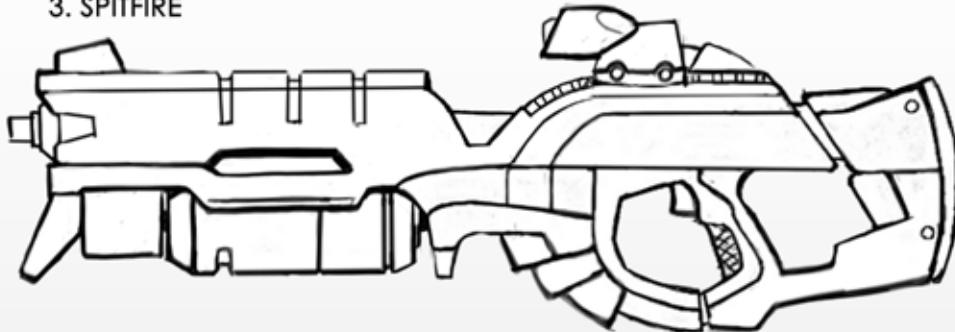

TACTICAL ROCKS

CORVUS BELLI
INFINITY

FIGURE/WEAPON SCALE

1. KNIFE

2. PISTOL

3. SPITFIRE

4. COMBI RIFLE

5. BOARDING SHOTGUN